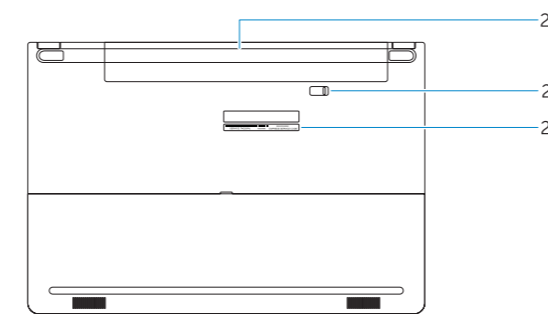

Features

Funktioner | Ominaisuudet | Funksjoner | Funktionen

1. Camera
2. Camera-status light
3. Microphone
4. Power button (No LED indicator)
5. Security-cable slot
6. VGA connector
7. USB 2.0 connector
8. Memory card reader
9. Fingerprint reader (optional)
10. Battery-status light
11. Hard-drive activity light
12. Power-status light
13. Speakers
14. Touchpad
15. Headset connector
16. USB 3.0 connector (2)
17. HDMI connector
18. Network connector
19. Power connector
20. Battery
21. Battery release latch
22. Service-tag label