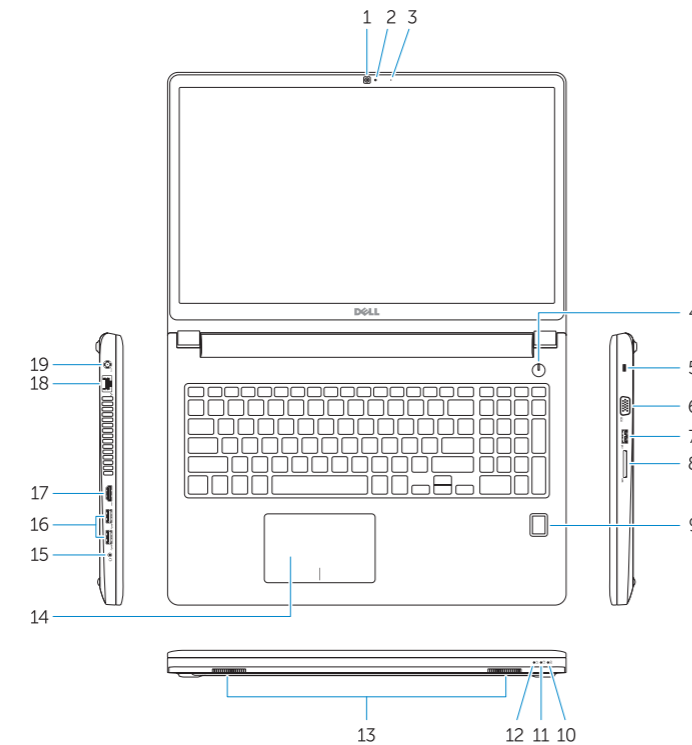

Features

Funktioner | Ominaisuudet | Funksjoner | Funktionen

1. Camera
2. Camera-status light
3. Microphone
4. Power button (No LED indicator)
5. Security-cable slot
6. VGA connector
7. USB 2.0 connector
8. Memory card reader
9. Fingerprint reader (optional)
10. Battery-status light
11. Hard-drive activity light
12. Power-status light
13. Speakers
14. Touchpad
15. Headset connector
16. USB 3.0 connector (2)
17. HDMI connector
18. Network connector
19. Power connector
20. Battery
21. Battery release latch
22. Service-tag label